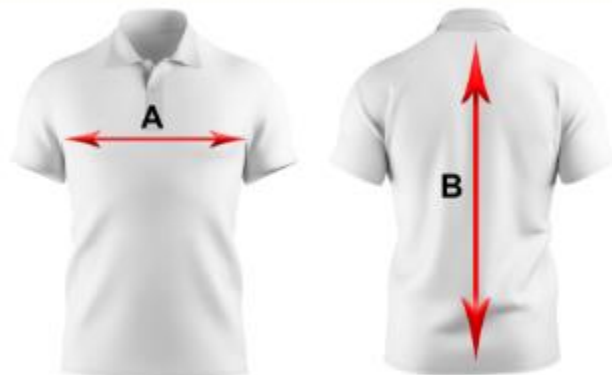

POLO SHIRT

CBPO002Y Club Sublimated Polo Shirt - Youth										
Sizes	Tol	2	4	6	8	10	12	14	16	TOLERANCE
A. 1/2 Chest	1cm	30.5	33	35.5	38	40.5	44	47.5	51	-1/1
B. Body Length	1cm	41	44	47	50	53	63	63	68	-1/1.5

CBPO002 Club Sublimated Polo Shirt														
Sizes	Tol	XXS	XS	S	M	L	XL	2XL	3XL	4XL	5XL	6XL	7XL	TOLERANCE
A. 1/2 Chest	1cm	44	47	50	53	57	61	65	69	73	77	81	85	-/+1
B. Body Length	1cm	66.5	69	71.5	74	76.5	79	81.5	84	85.5	87	88.5	90	-/+0.5

* Above are the physical measurements of the garments when laid flat on the table